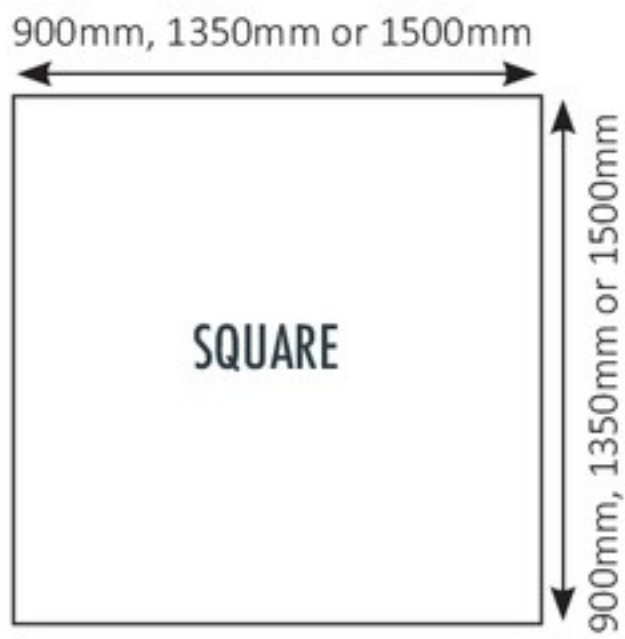

TABLE CLOTH DIMENSIONS

ORDER CODES

- UNT0900** CHEFEQUIP TABLE CLOTH 900 x 900mm (WHITE) SQUARE
- UNT1350** CHEFEQUIP TABLE CLOTH 1350 x 1350mm (WHITE) SQUARE
- UNT5150** CHEFEQUIP TABLE CLOTH 1500 x 1500mm (WHITE) SQUARE
- UNT1500** CHEFEQUIP TABLE CLOTH 1350 x 2300mm (WHITE) RECTANGULAR
- UNT2300** CHEFEQUIP TABLE CLOTH 2300mm (WHITE) ROUND

NAPKINS

NAPKIN DIMENSIONS

UNN0350 CHEFEQUIP NAPKIN
350 x 350mm PACK OF 24 (WHITE)

UNN0450 CHEFEQUIP NAPKIN
450 x 450mm PACK OF 24 (WHITE)