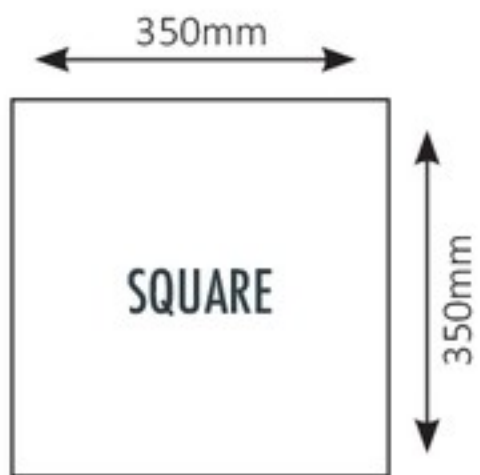

TABLE CLOTH DIMENSIONS

ORDER CODES

- UNT0900** CHEFEQUIP TABLE CLOTH 900 x 900mm (WHITE) SQUARE
- UNT1350** CHEFEQUIP TABLE CLOTH 1350 x 1350mm (WHITE) SQUARE
- UNT5150** CHEFEQUIP TABLE CLOTH 1500 x 1500mm (WHITE) SQUARE
- UNT1500** CHEFEQUIP TABLE CLOTH 1350 x 2300mm (WHITE) RECTANGULAR
- UNT2300** CHEFEQUIP TABLE CLOTH 2300mm (WHITE) ROUND

NAPKINS

NAPKIN DIMENSIONS

UNN0350 CHEFEQUIP NAPKIN
350 x 350mm PACK OF 24 (WHITE)

UNN0450 CHEFEQUIP NAPKIN
450 x 450mm PACK OF 24 (WHITE)