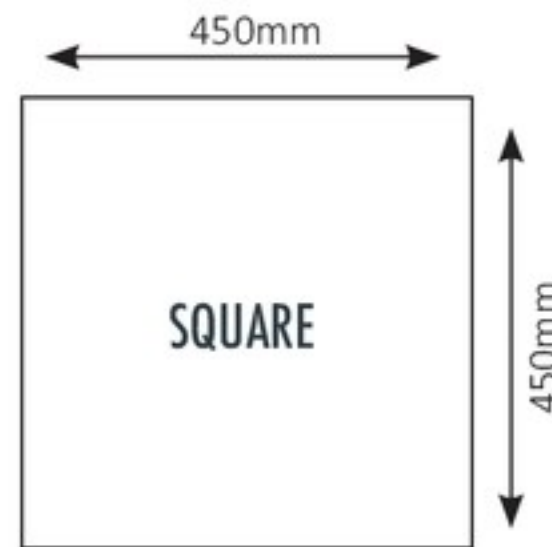

TABLE CLOTH DIMENSIONS

ORDER CODES

- UNT0900** CHEFEQUIP TABLE CLOTH 900 x 900mm (WHITE) SQUARE
- UNT1350** CHEFEQUIP TABLE CLOTH 1350 x 1350mm (WHITE) SQUARE
- UNT5150** CHEFEQUIP TABLE CLOTH 1500 x 1500mm (WHITE) SQUARE
- UNT1500** CHEFEQUIP TABLE CLOTH 1350 x 2300mm (WHITE) RECTANGULAR
- UNT2300** CHEFEQUIP TABLE CLOTH 2300mm (WHITE) ROUND

NAPKINS

NAPKIN DIMENSIONS

UNN0350 CHEFEQUIP NAPKIN
350 x 350mm PACK OF 24 (WHITE)

UNN0450 CHEFEQUIP NAPKIN
450 x 450mm PACK OF 24 (WHITE)