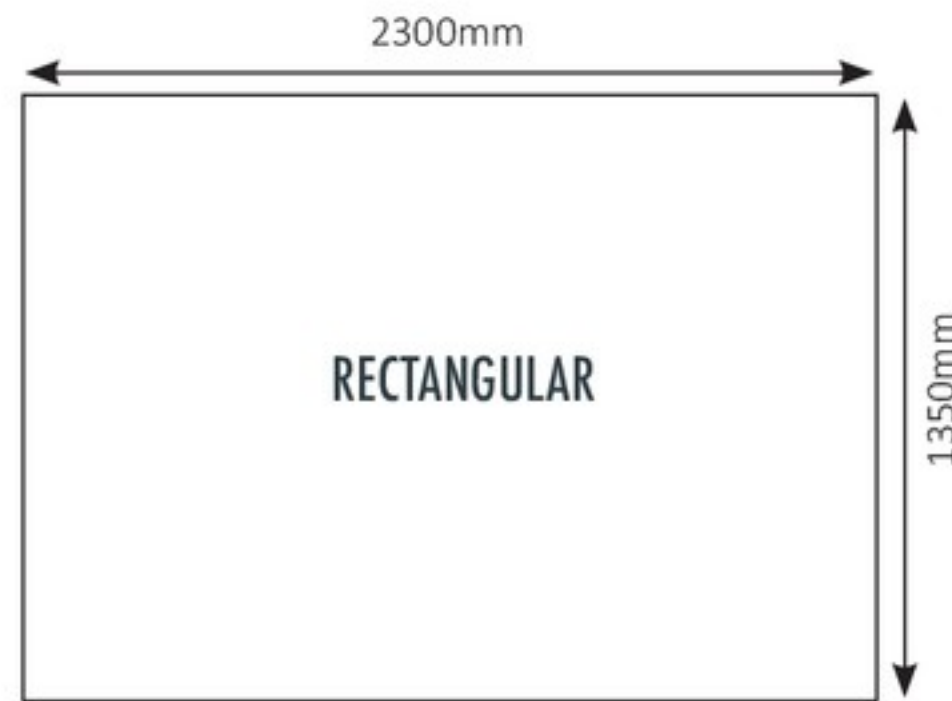

TABLE LINEN

Our new Chef Equip table linen is made from the finest 65% polyester / 35% cotton blend fabrication. Our fabric is durable and has been extensively tested and proven to maintain quality and shape after extensive laundry services. We guarantee high quality manufacturing.

TABLE CLOTH DIMENSIONS

ORDER CODES

- UNT0900** CHEFEQUIP TABLE CLOTH 900 x 900mm (WHITE) SQUARE
- UNT1350** CHEFEQUIP TABLE CLOTH 1350 x 1350mm (WHITE) SQUARE
- UNT5150** CHEFEQUIP TABLE CLOTH 1500 x 1500mm (WHITE) SQUARE
- UNT1500** CHEFEQUIP TABLE CLOTH 1350 x 2300mm (WHITE) RECTANGULAR
- UNT2300** CHEFEQUIP TABLE CLOTH 2300mm (WHITE) ROUND

NAPKINS

NAPKIN DIMENSIONS

UNN0350 CHEFEQUIP NAPKIN
350 x 350mm PACK OF 24 (WHITE)

UNN0450 CHEFEQUIP NAPKIN
450 x 450mm PACK OF 24 (WHITE)