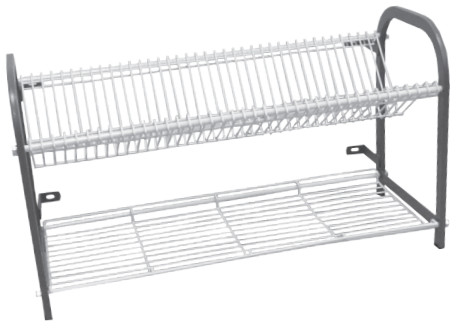

CROCKERY RACKS WALL MOUNTED

FEATURES

- Frames are powder coated mild steel
- Racks are covered in polyester plastic
- Supplied dismantled for easy transportation
- Includes spanner for easy assembly
- Max plate size - 280mm

CRW0806

CROCKERY RACK WALL MOUNTED - 802mm - 38 LARGE PLATES + CUP SHELF

CRW1105

CROCKERY RACK WALL MOUNTED - 1105mm - 53 LARGE PLATES + CUP SHELF

CRW2806

CROCKERY RACK WALL MOUNTED 3 SHELF - 802mm - 76 LARGE PLATES + CUP SHELF

CRW2105

CROCKERY RACK WALL MOUNTED 3 SHELF - 1105mm - 106 LARGE PLATES + CUP SHELF

STAINLESS STEEL SHELVING

FEATURES

- All Stainless Steel construction
- Available in single or double shelf format
- Standard widths 600mm, 900mm and 1200mm
- Adjustable height